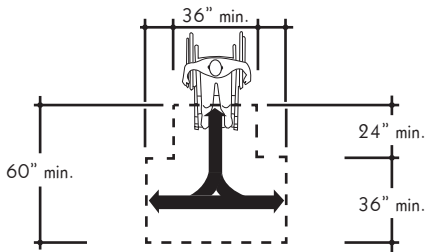

Wheelchair Turning Spaces

60" Diameter Turning Spacing

T-Shaped Turning Space