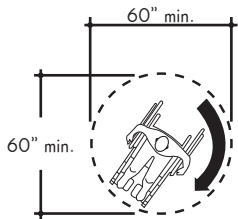

Wheelchair Turning Spaces

60" Diameter Turning Spacing

T-Shaped Turning Space